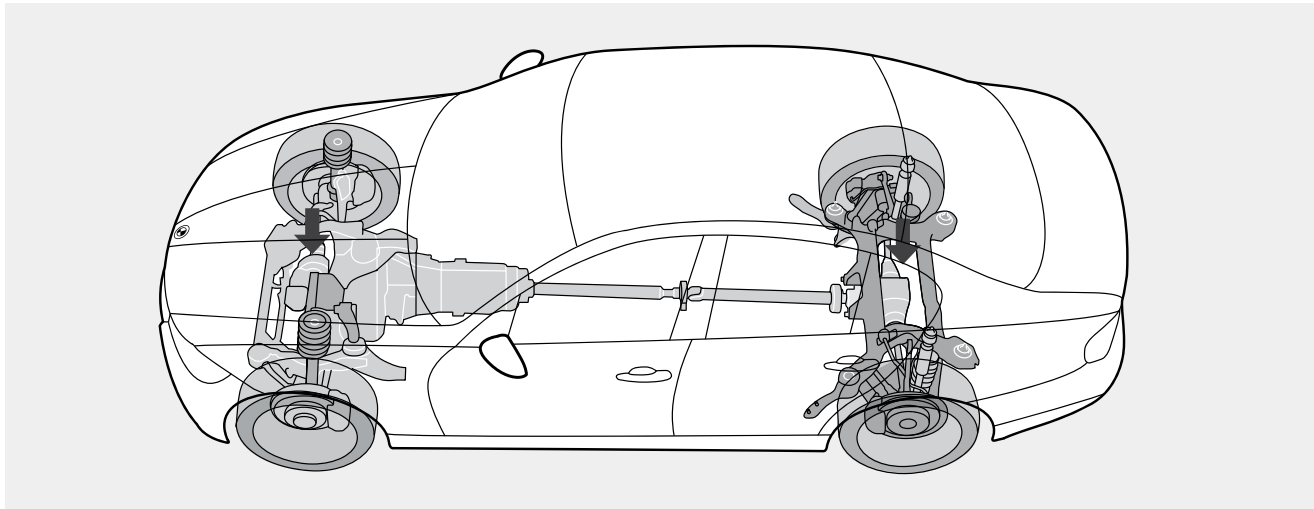

The **Auto Start/Stop Function** switches off the engine when the vehicle comes to a temporary standstill (e.g. at traffic lights) to further reduce overall fuel consumption.

**50:50 Weight Distribution** creates a perfect balance of performance and precision. The ideal distribution of weight between the front and rear axles makes every BMW superbly agile. The rear-wheel drive and the intelligent use of modern lightweight materials ensure that the overall weight is distributed evenly between the two axles. The result is excellent handling and outstanding agility.