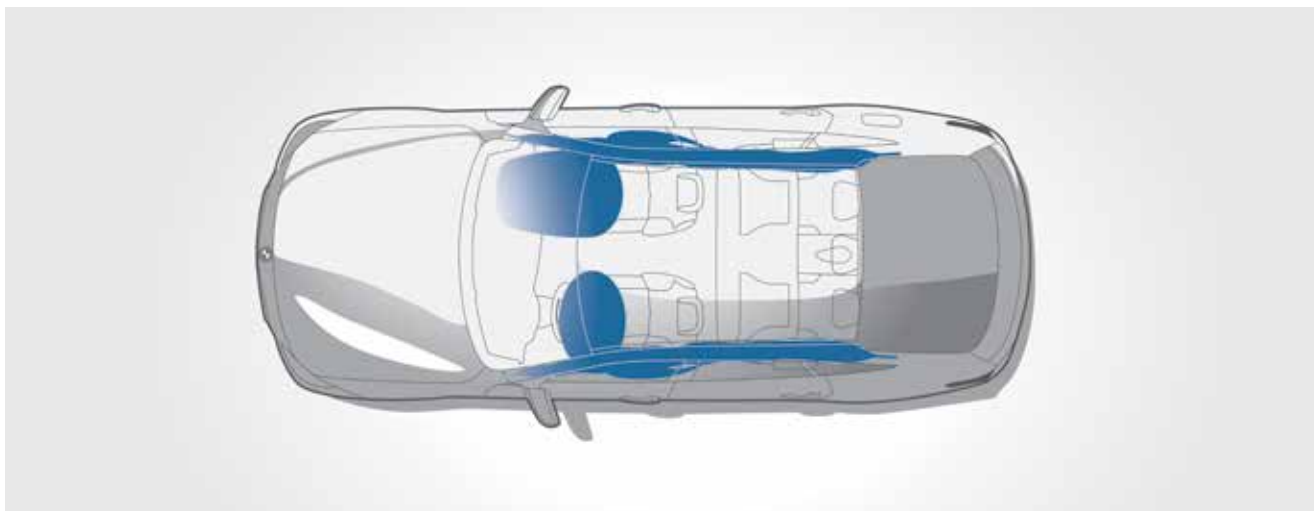

**Dynamic Traction Control (DTC)** is a sub-function of the Dynamic Stability Control (DSC) system. When the drivers want a sportier driving style, the DTC can be activated by pressing a button and this allows more slip and reduces the DSC's curbing of the engine. The result: better traction and more thrust.