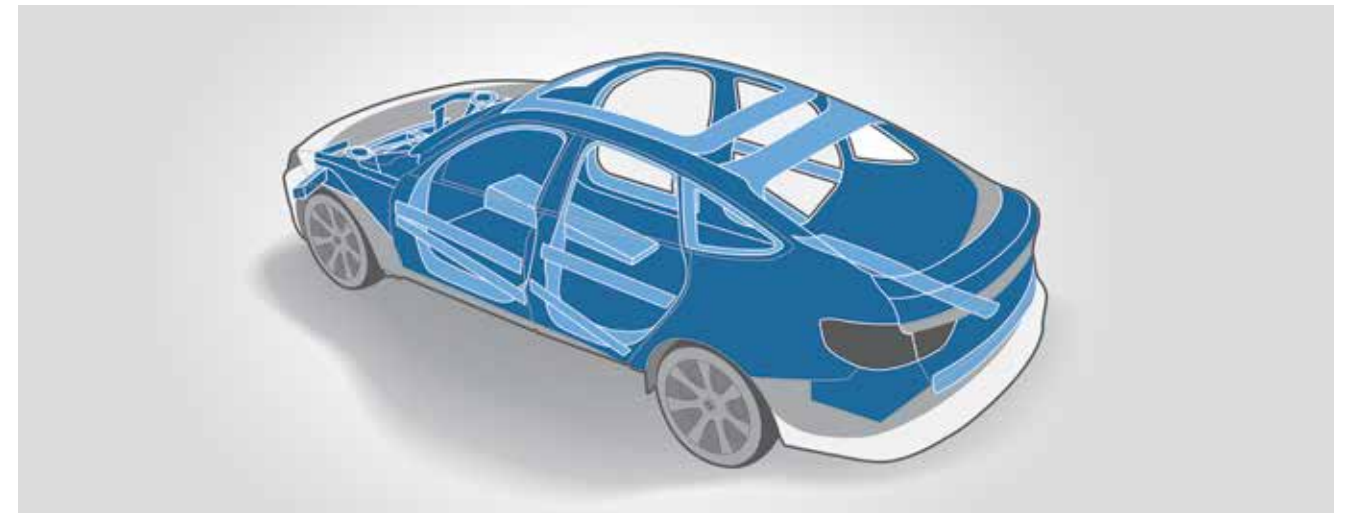

The occupant cell of a BMW vehicle is extremely rigid, with bodyshell components made of multi-phase steel and special reinforcements maintaining a protective frame around the cabin in the event of an accident. At the same time, the reversible deformation elements in the **Rigid Passenger Cell** absorb the force of an impact at speeds up to 15 km/h, leaving the bodyshell completely undamaged.