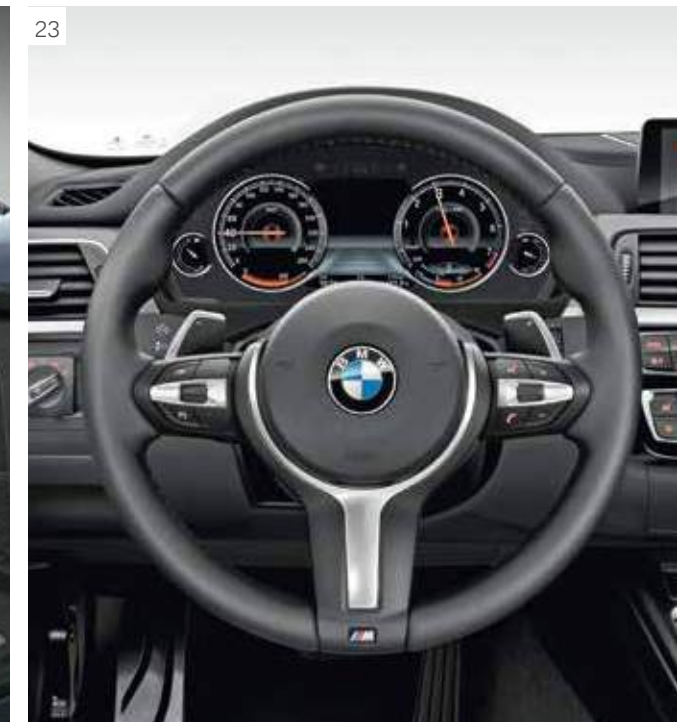

EQUIPMENT HIGHLIGHTS.

[12] Door sill finishers in aluminium with "BMW" designation.

[13] 22.3 cm (8.8") LCD colour display with touch functionality and configurable user interface.

[14] Memory function on front seats enables you to save your settings for the position of the seat, backrest, steering column and exterior mirrors.

[15] Automatic tailgate operation allows users to open and close the tailgate electronically at the push of a button.

[16] LED fog lights increase short-range visibility in fog or precipitation, improving night-time driving safety.

[17] Active rear spoiler optimises the air flow at the rear of the car as your speed increases, to ensure excellent road holding.

[18] ECO PRO Mode enables fuel consumption to be reduced by up to 15% depending on your individual driving style. It intelligently adapts the accelerator sensitivity, transmission and heating/air conditioning systems.

[19] The 8-speed Steptronic Sport transmission with gearshift paddles on the steering wheel is perfect for everything from comfortable cruising to a very dynamic drive. In Sport+ mode, the gearshifts are configured for maximum performance.

[20] The Storage compartment package includes items such as practical additional compartments, luggage compartment lashing rails, a storage tray and an additional 12V power socket.

[21] Remote backrest unlocking for the rear seats allows the rear seat backrests to be unlocked and folded down conveniently via a button in the luggage compartment.

[22] The Through-loading system with rear seat backrests, which are divisible in a 40:20:40 ratio, guarantees flexibility when transporting people and objects.

[23] M Leather steering wheel including multifunction buttons, steering wheel rim in leather 'Walknappa' Black with contoured thumb rests.