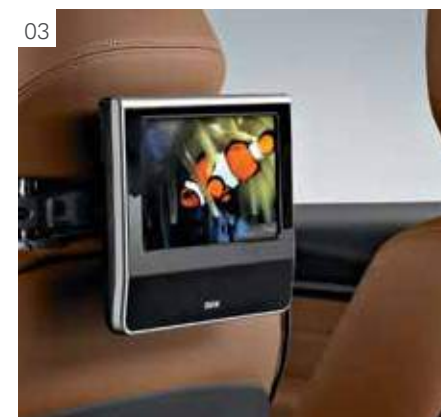

INTERIOR ACCESSORIES.

[01] The **BMW Holder for GoPro camera** inside the vehicle (on the headrests) is effortless. Made with high quality plastic, it is flexible by 360° rotation.

[02] The **BMW Umbrella** with automatic opening and closing provides protection from rain and sun. It has a removable LED light integrated into the handle to use as a torch.

[03] The **Tablet DVD System** can be plugged into the vehicle's 12V socket. The DVD player, which is built into one of the monitors, can play video, photo and audio CDs. In addition, JPEGs and music files on USB sticks and memory cards are also compatible.

[04] The **Coat hanger** allows clothes to be transported without creasing. It can also be detached from the mounting and used to carry clothes outside the vehicle.

[05] The **BMW cradle** for the Apple iPad™ effortlessly fits to the Travel and Comfort system's base carrier with its modular plug connector and flawlessly integrates the iPad™ into the car.

[06] The **Travel & Comfort System folding table** can be adjusted for height and angle. It comes with an additional integrated cup holder with a Chrome ring.

[07] The perfectly fitted **Backrest bag** with variously sized compartments can be easily attached to the back side of any front seat.

The **Spectacle case** with BMW designation keeps glasses stowed safely and easily within reach. **(Not illustrated)**

The **BMW LED Pocket Torch** with an elegant stainless steel design comes with high luminosity and durability. **(Not illustrated)**