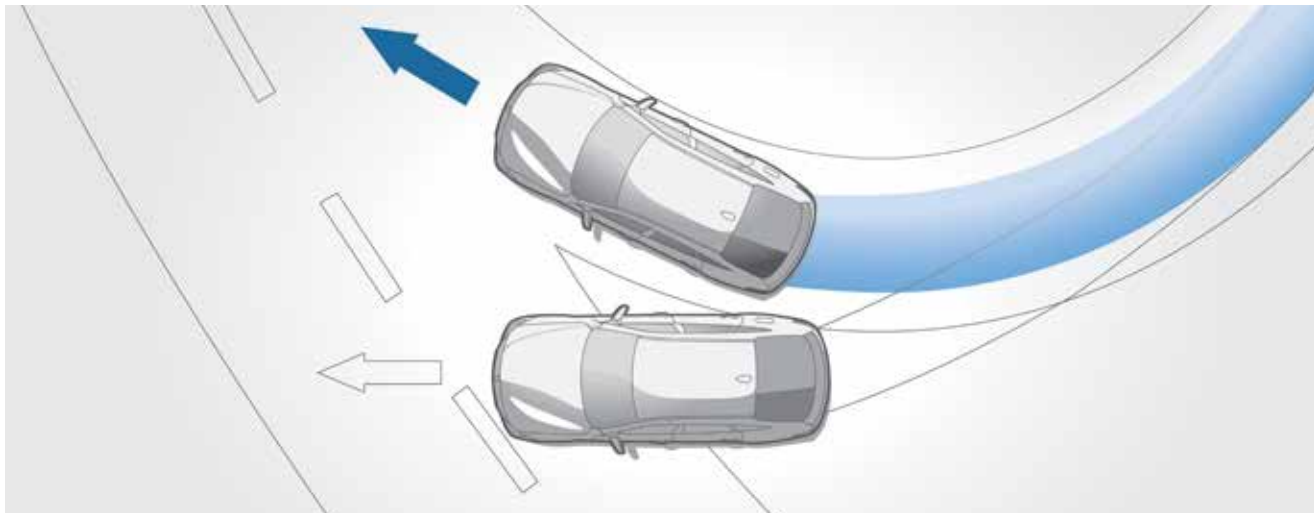

Dynamic Stability Control (DSC) including Cornering Brake Control (CBC) and Brake Assist, recognises the risk of skidding before it occurs and stabilises the car within milliseconds. The traction mode sub-function (DTC) allows increased wheel slip to optimise acceleration in certain driving conditions and to enable more dynamic driving.