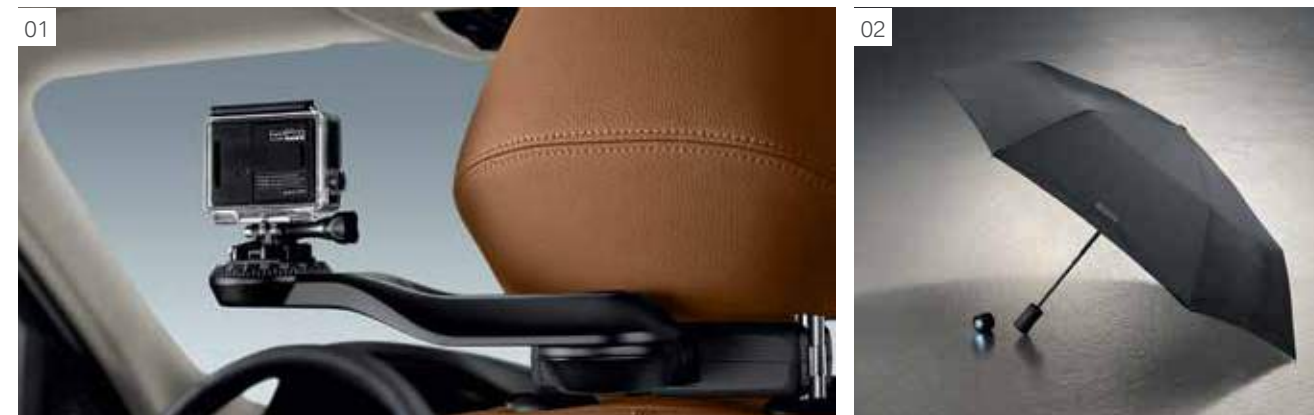

INTERIOR ACCESSORIES.

[01] The **BMW Holder for GoPro camera** inside the vehicle (on the headrests) is effortless. Made with high quality plastic, it is flexible by 360° rotation.

[02] The **BMW Umbrella** with automatic opening and closing provides protection from rain and sun. It has a removable LED light integrated into the handle to use as a torch.

[03] The **Tablet DVD System** can be plugged into the vehicle's 12V socket. The DVD player, which is built into one of the monitors, can play video, photo and audio CDs. In addition, JPEGs and music files on USB sticks and memory cards are also compatible.

[04] The **Coat hanger** allows clothes to be transported without creasing. It can also be detached from the mounting and used to carry clothes outside the vehicle.

[05] The **BMW cradle** for the Apple iPad™ effortlessly fits to the Travel and Comfort system's base carrier with its modular plug connector and flawlessly integrates the iPad™ into the car.

[06] The **Travel & Comfort System folding table** can be adjusted for height and angle. It comes with an additional integrated cup holder with a Chrome ring.

[07] The perfectly fitted **Backrest bag** with variously sized compartments can be easily attached to the back side of any front seat.

The **Spectacle case** with BMW designation keeps glasses stowed safely and easily within reach. **(Not illustrated)**

The **BMW LED Pocket Torch** with an elegant stainless steel design comes with high luminosity and durability. **(Not illustrated)**