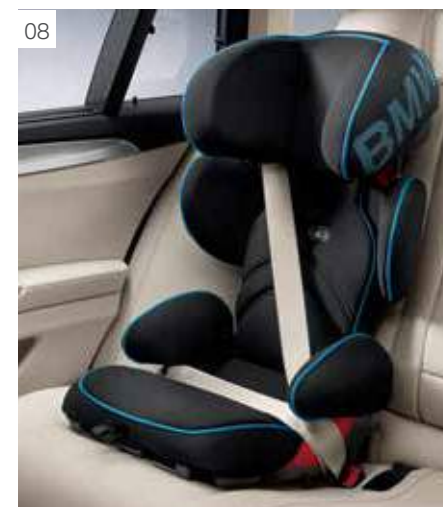

[05] The high-quality **BMW Leather key case** is firmly attached to the key with a stylish stainless steel clasp. It protects against scratches, dirt and moisture and protects buttons from accidental usage.

[06] The **Baby Seat Group 0+** with a five-point belt offers unsurpassed safety and comfort for babies up to approx. 13 kg (approx. 15 months old).

[07] The **Junior Seat Group 1** is the safe choice for children from approx. 12 months to 4 years old (approx. 9–18 kg).

[08] The **Junior Seat Group 2/3** can be adjusted as the child grows and offers maximum safety and comfort for children aged approx. 3 to 12 years (approx. 15–36 kg).

[09] The **Universal hook** lets you hang pieces of clothing or light bags on the rear side of the backrest.

[10] The 14-litre electric **BMW Cool bag** comes in Black and Anthracite. When plugged into the 12V socket, the integrated cooling unit reduces the temperature inside the bag by as much as 18°C below that of the car interior.